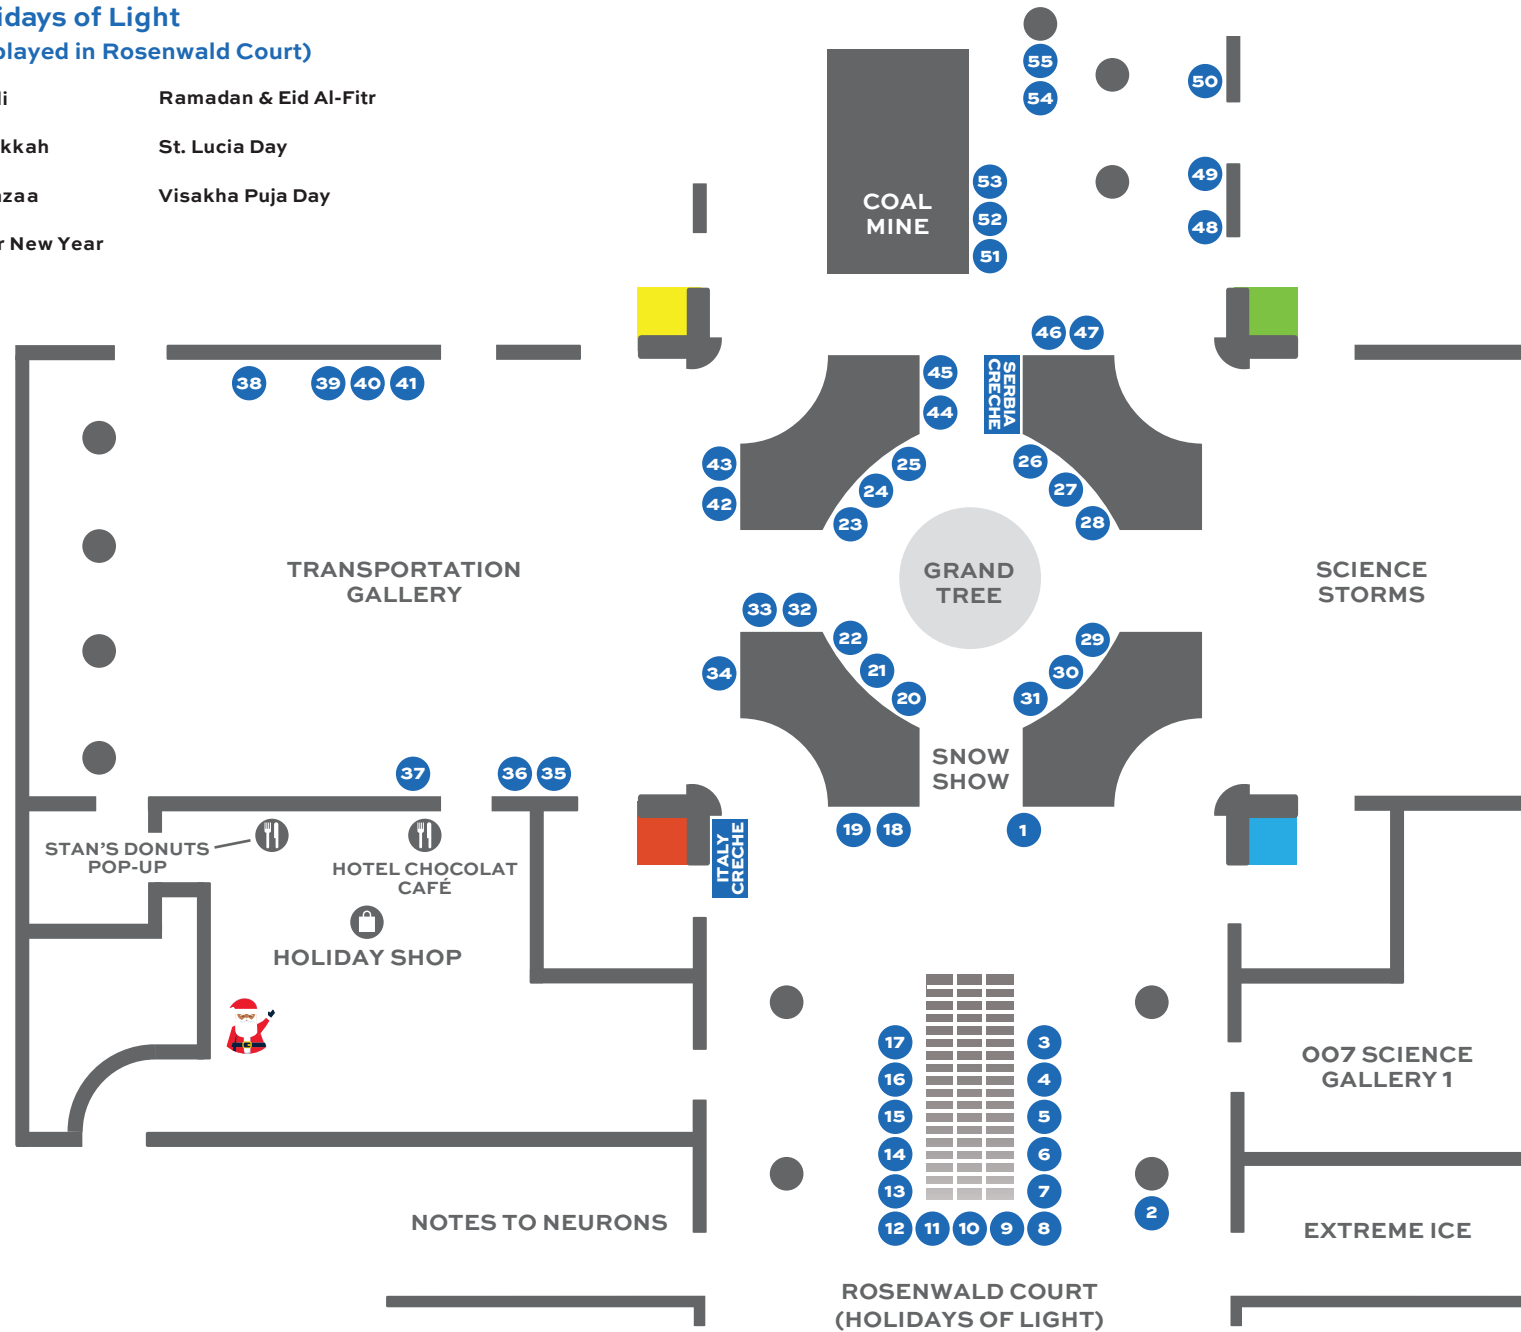

Extended hours: 9:30 a.m. – 5:30 p.m. (noted in blue)

Regular hours: 9:30 a.m. – 4 p.m. (noted in white)

Christmas AROUND THE WORLD & Holidays OF LIGHT

Featured Sponsor
HOTEL
Chocolat.

2024 Exhibit Guide

Tree and Display Map

- | | |
|------------------------|---------------------|
| 43 Assyria | 35 Italy |
| 8 Australia | 38 Japan |
| 16 Austria | 54 Korea |
| 33 Belarus | 29 Latvia |
| 31 Belgium | 12 Lebanon |
| 32 Belize | 37 Lithuania |
| 34 Bolivia | 22 Luxembourg |
| 4 Bosnia + Herzegovina | 28 Mexico |
| 20 Bulgaria | 40 Native America |
| 39 Canada | 9 Nigeria |
| 42 China | 2 Norway |
| 19 Colombia | 23 Philippines |
| 46 Croatia | 36 Poland |
| 6 Czech Republic | 30 Puerto Rico |
| 27 Denmark | 1 Republic of Kenya |
| 52 Ecuador | 49 Romania |
| 53 Egypt | 18 Russia |
| 5 England | 11 Scotland |
| 13 Estonia | 45 Slovakia |
| 15 Finland | 55 Slovenia |
| 7 France | 50 Sweden |
| 17 Germany | 21 Switzerland |
| 24 Greece | 47 Thailand |
| 3 Guatemala | 44 The Netherlands |
| 10 Hungary | 48 Ukraine |
| 26 Iceland | 14 United States |
| 41 India | 51 Wales |
| 25 Ireland | |

Holidays of Light

(displayed in Rosenwald Court)

- | | |
|----------------|-----------------------|
| Diwali | Ramadan & Eid Al-Fitr |
| Hanukkah | St. Lucia Day |
| Kwanzaa | Visakha Puja Day |
| Lunar New Year | |