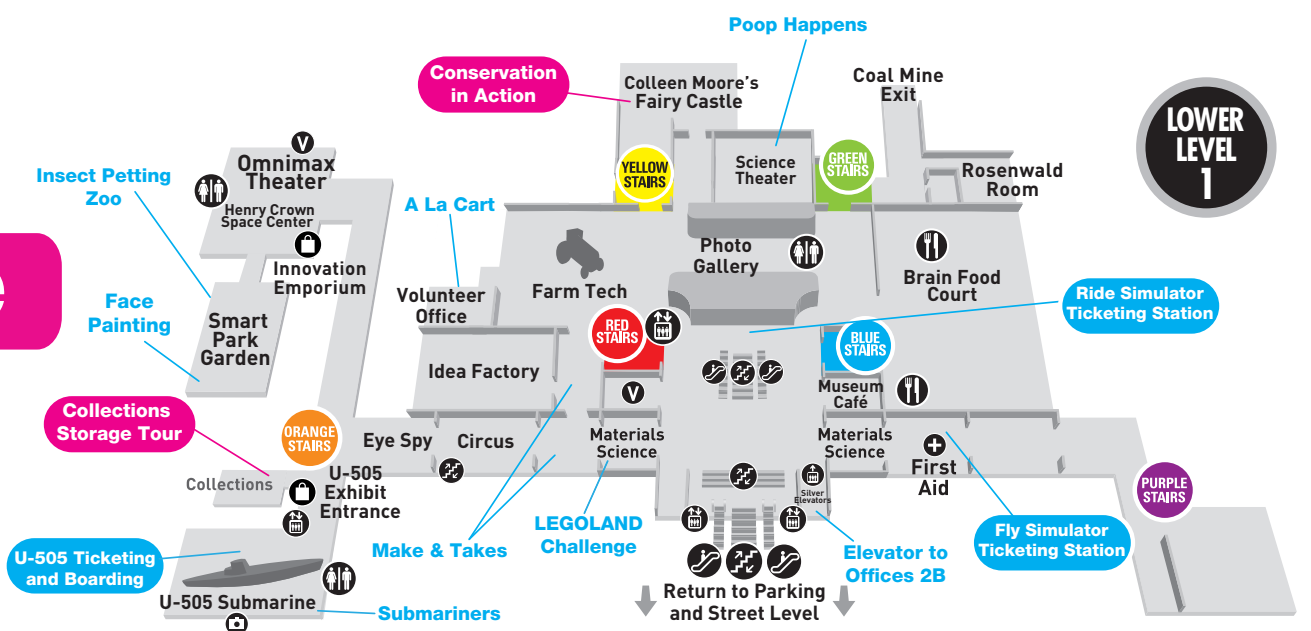

Member Open House Highlights

Go Behind-the-Scenes

Offices – Offices 2B, access via Silver Elevators on Lower Level
Collections – Lower Level, hallway before the U-505 Submarine entrance

LEGOLAND® Activity Stations
Lower Level, Materials Science
Main Level, Transportation Gallery
Main Level, Rosenwald Court

LEGOLAND® Activity Stations

Lower Level, Materials Science
Main Level, Transportation Gallery
Main Level, Rosenwald Court

CircEsteem

Main Level, Rotunda

Insect Petting Zoo

Lower Level, Smart Park Garden

Ice Cream Service

Main Level, Finnigan's Ice Cream Parlor and South Portico (outdoors)

Presented by:

member open house

5:30 to 9 p.m.