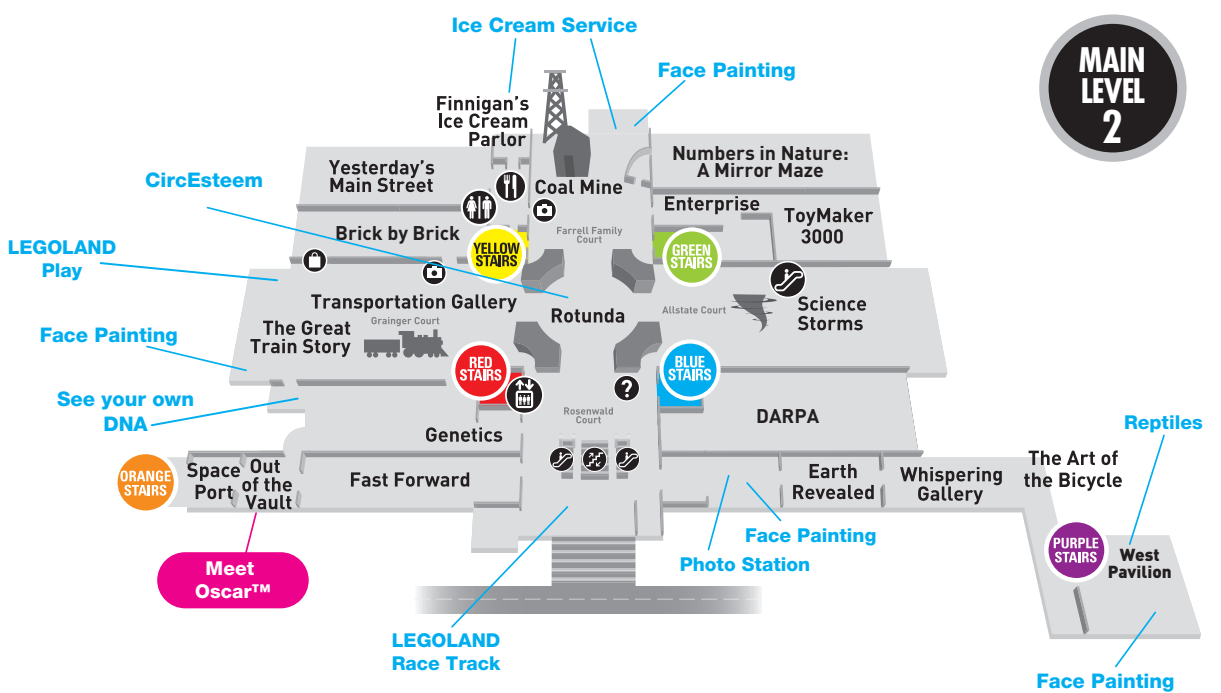

## CircEsteem

Main Level, Rotunda

## Insect Petting Zoo

Lower Level, Smart Park Garden

## Ice Cream Service

Main Level, Finnigan's Ice Cream Parlor and South Portico (outdoors)

Presented by:

member open house

5:30 to 9 p.m.